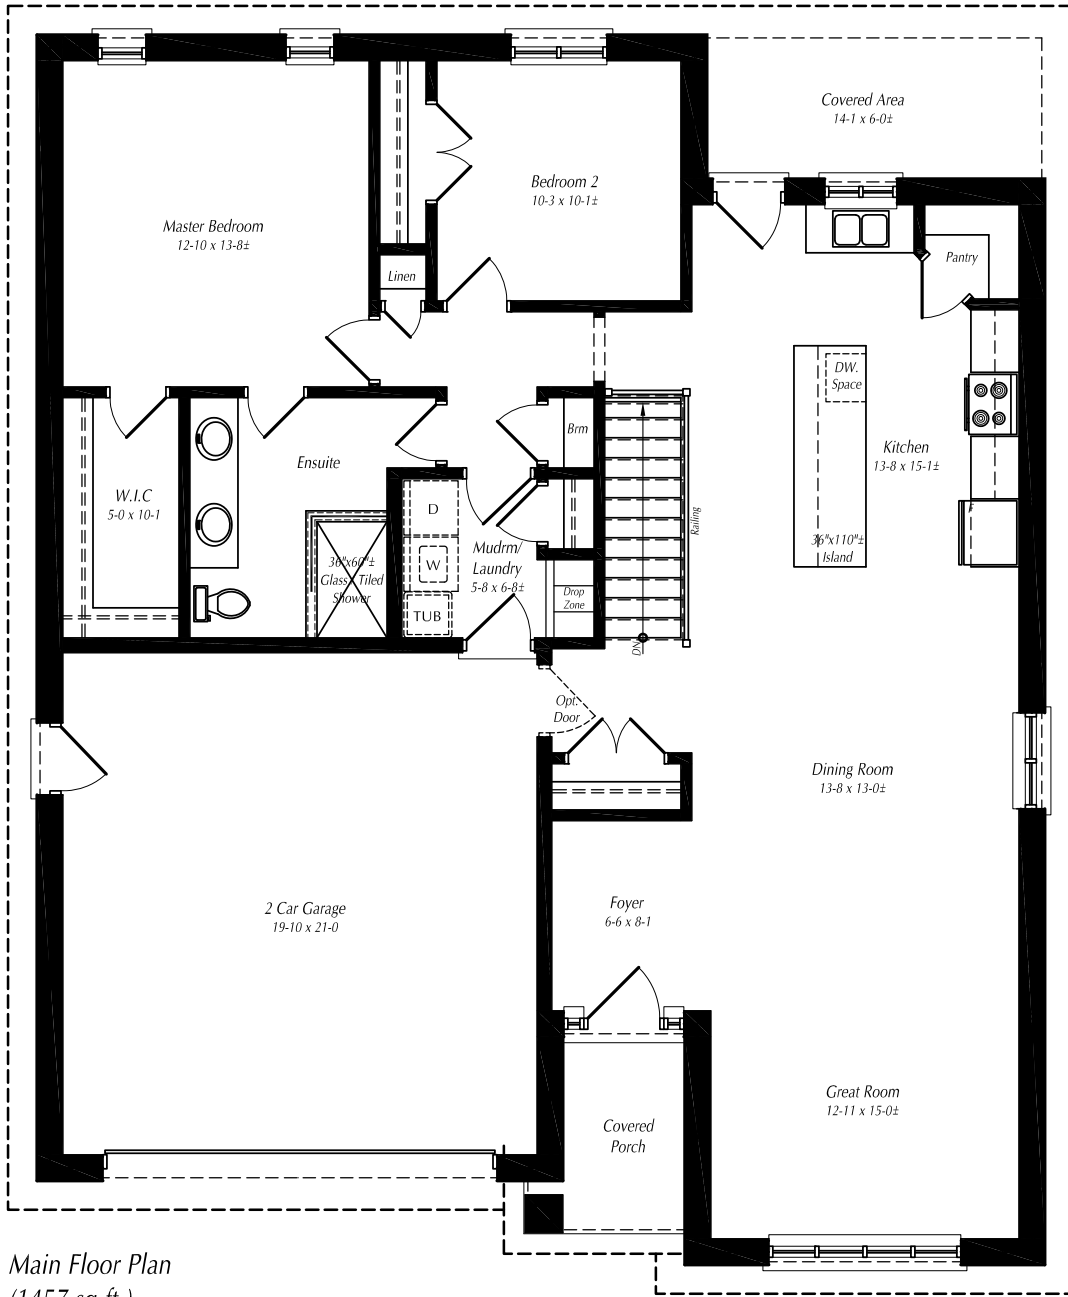

Front Elevation

The  
**RHYS SELECT**  
1457 SQ FT

Main Floor Plan  
(1457 sq. ft.)

The  
**RHYS SELECT**  
1457 SQ FT