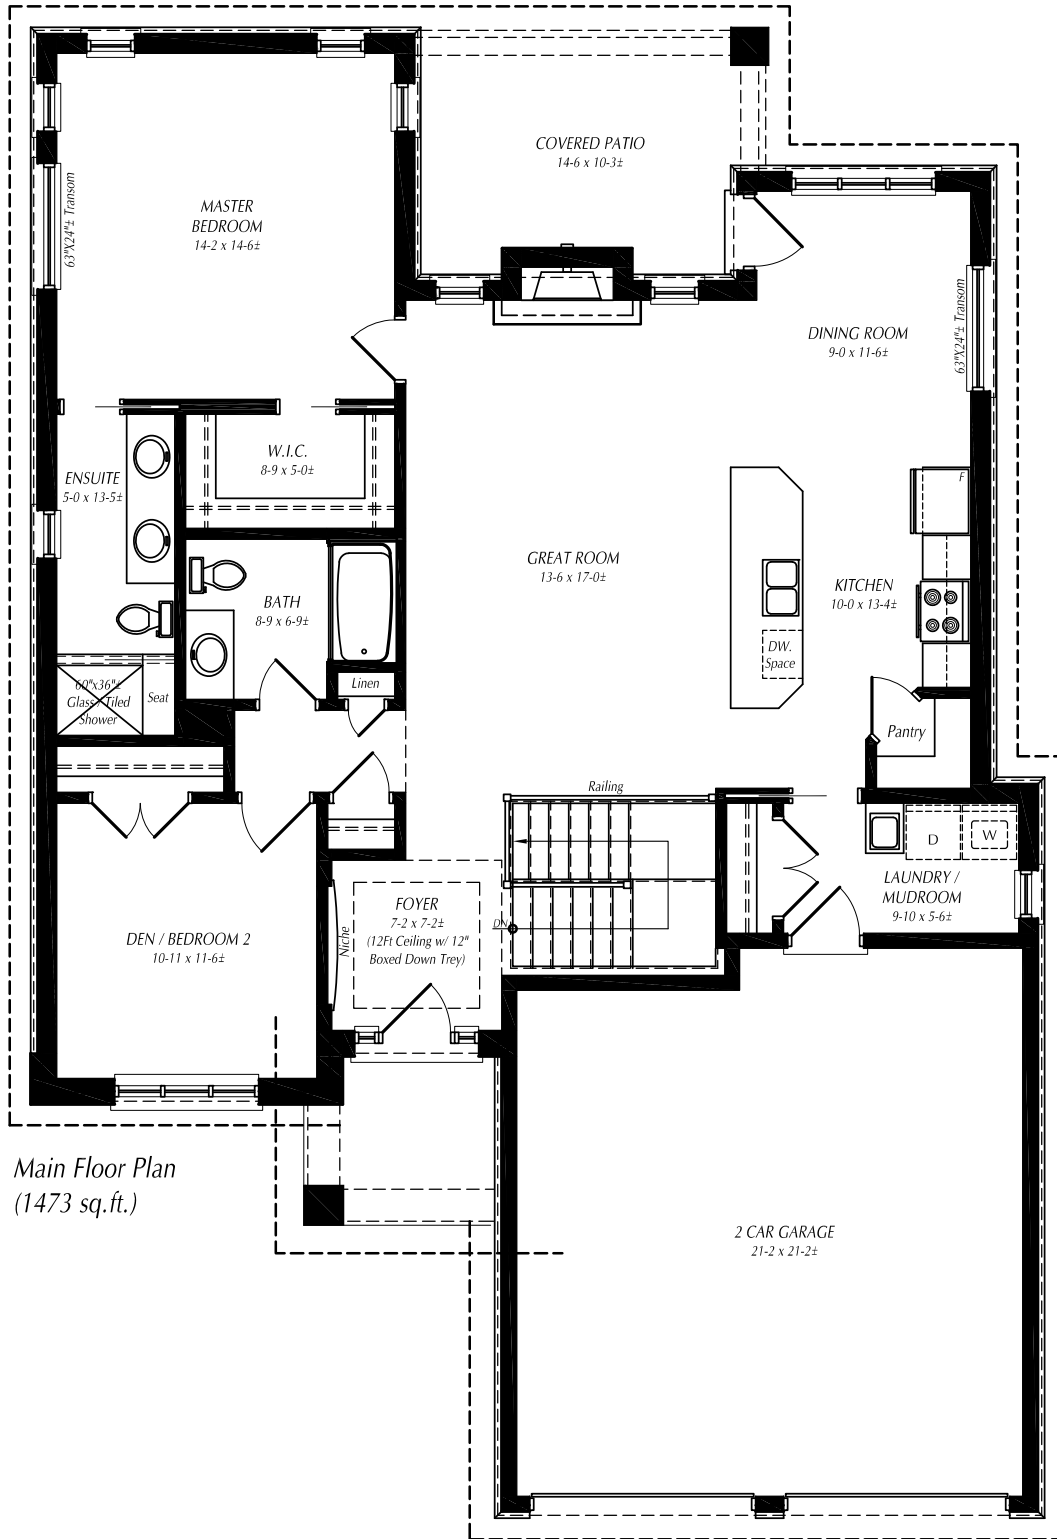

Front Elevation

The
WILLIAM
1473 SQ FT

Main Floor Plan
(1473 sq.ft.)

EMAIL : parryhomesinc2005@gmail.com

The

WILLIAM

1473 SQ FT