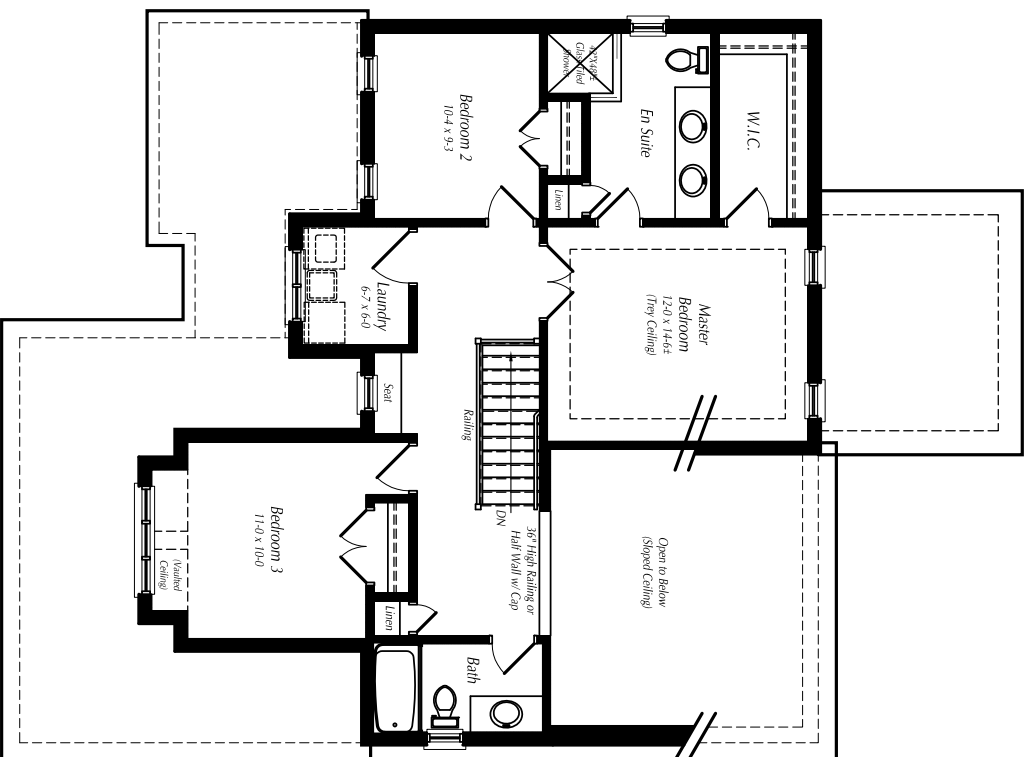

PH: (519) 666-2938
FAX: (519) 666-2641

The

ZACHARY
1933 SQ FT

Main Floor Plan
(992 sq. ft.)

Second Floor Plan
(941 sq. ft. +
218 sq. ft. open space)

PH: (519) 666-2938
FAX: (519) 666-2641

The

ZACHARY
1933 SQ FT