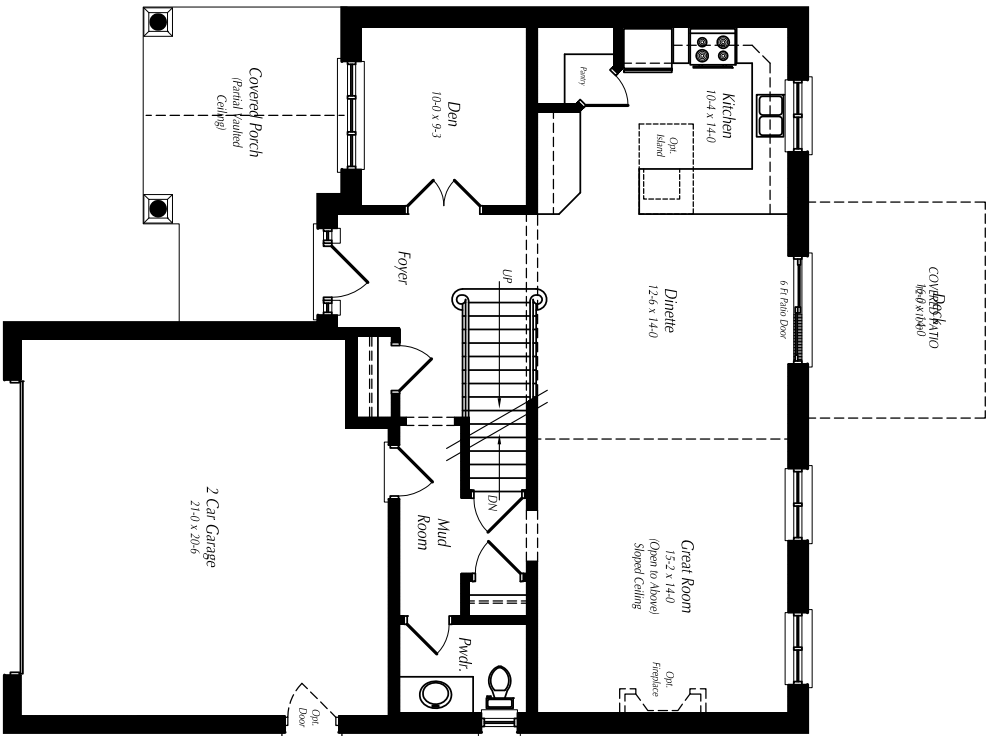

PH: (519) 666-2938
FAX: (519) 666-2641

The

ZACHARY
1933 SQ FT

Main Floor Plan
(992 sq. ft.)

Second Floor Plan
(941 sq. ft. +
218 sq. ft. open space)

PH: (519) 666-2938
FAX: (519) 666-2641

The

ZACHARY
1933 SQ FT