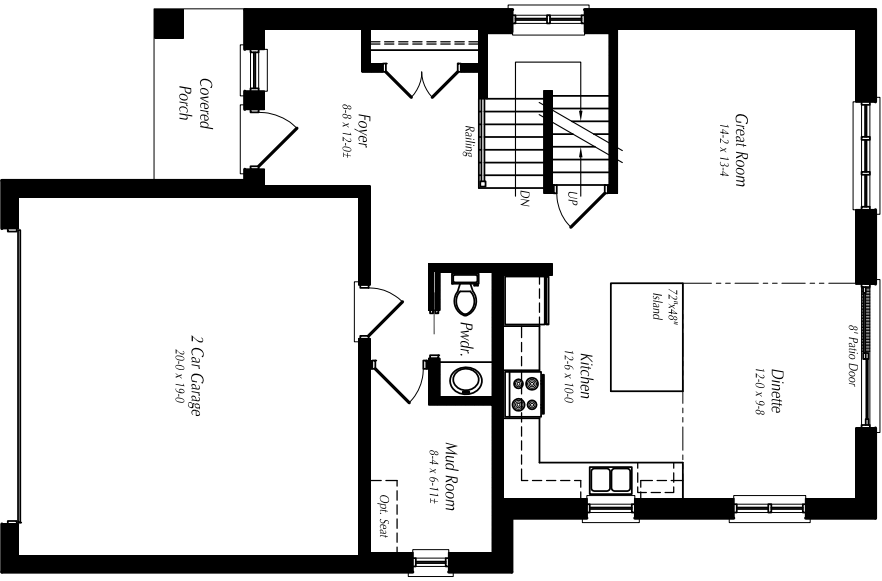

*Front Elevation*

PH: (519) 666-2938  
FAX: (519) 666-2641

The

**RICHMOND**  
1812 SQ FT

Main Floor Plan  
(887 sq.ft.)

Second Floor Plan  
(925 sq.ft.)

PH: (519) 666-2938  
FAX: (519) 666-2541

The

# RICHMOND

1812 SQ FT