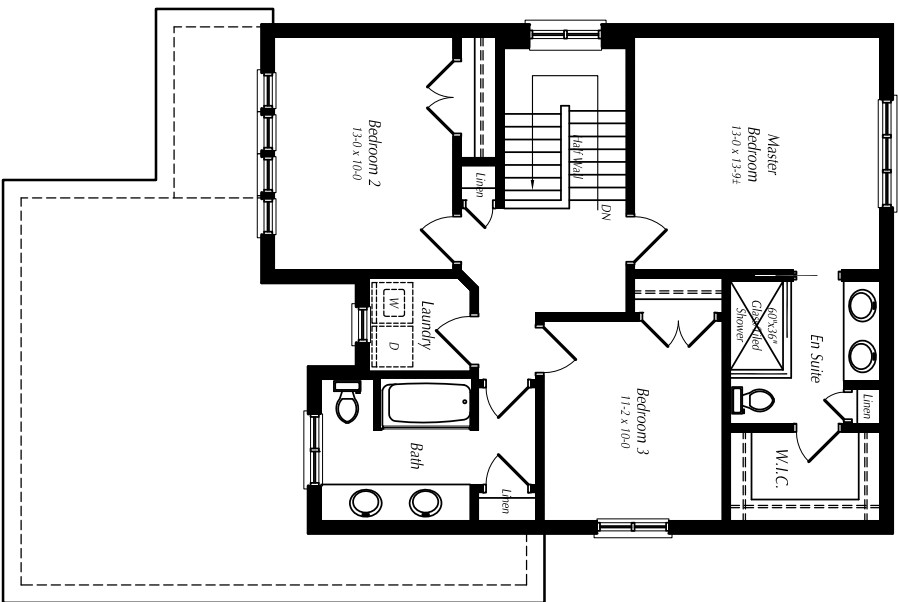

*Front Elevation*

PH: (519) 666-2938  
FAX: (519) 666-2641

The

**RICHMOND**  
1812 SQ FT

Main Floor Plan  
(887 sq.ft.)

Second Floor Plan  
(925 sq.ft.)

PH: (519) 666-2938  
FAX: (519) 666-2541

The

# RICHMOND

1812 SQ FT