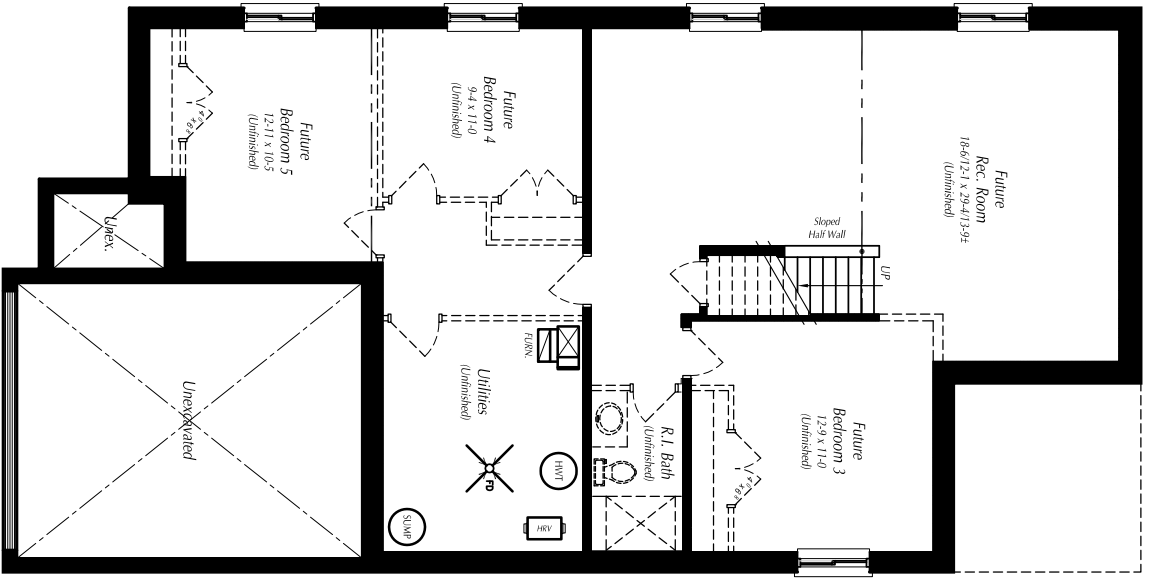

Front Elevation

PH: (519) 666-2938
FAX: (519) 666-2641

The

PHOENIX
1443 SQ FT

Basement/Foundation Plan (Unfinished)

Main Floor Plan (1443 sq. ft.)

PH: (619) 666-2938
 FAX: (619) 666-2541

The **PHOENIX**
 1443 SQ FT