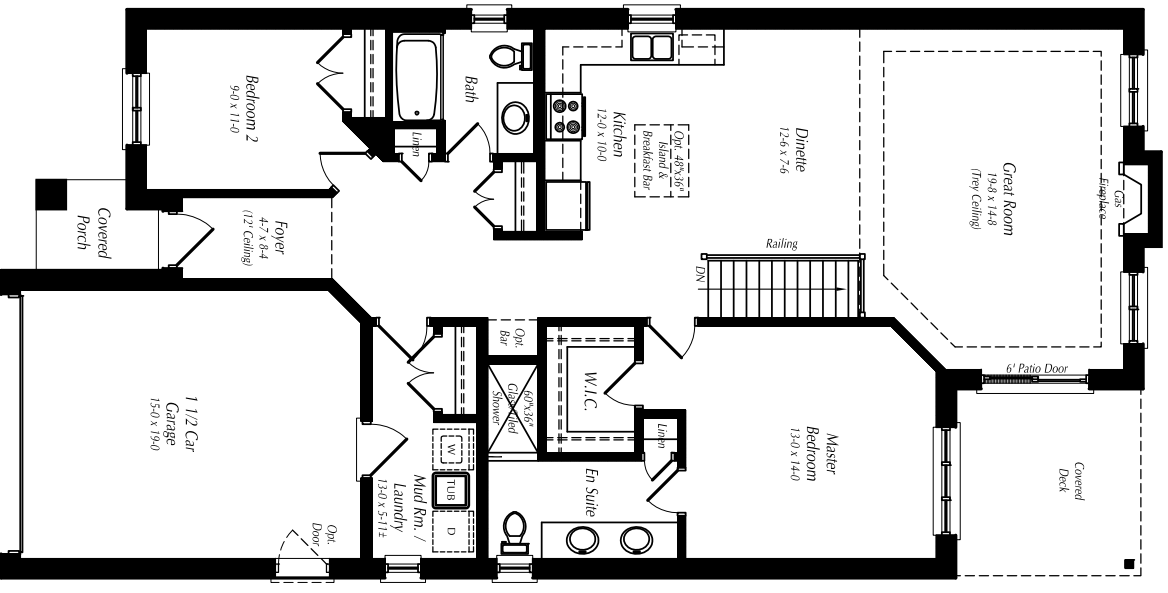

Front Elevation

PH: (519) 666-2938
FAX: (519) 666-2641

The

PHOENIX
1443 SQ FT

Basement/Foundation Plan (Unfinished)

Main Floor Plan (1443 sq. ft.)

PH: (619) 666-2938
 FAX: (619) 666-2541

The **PHOENIX**
 1443 SQ FT