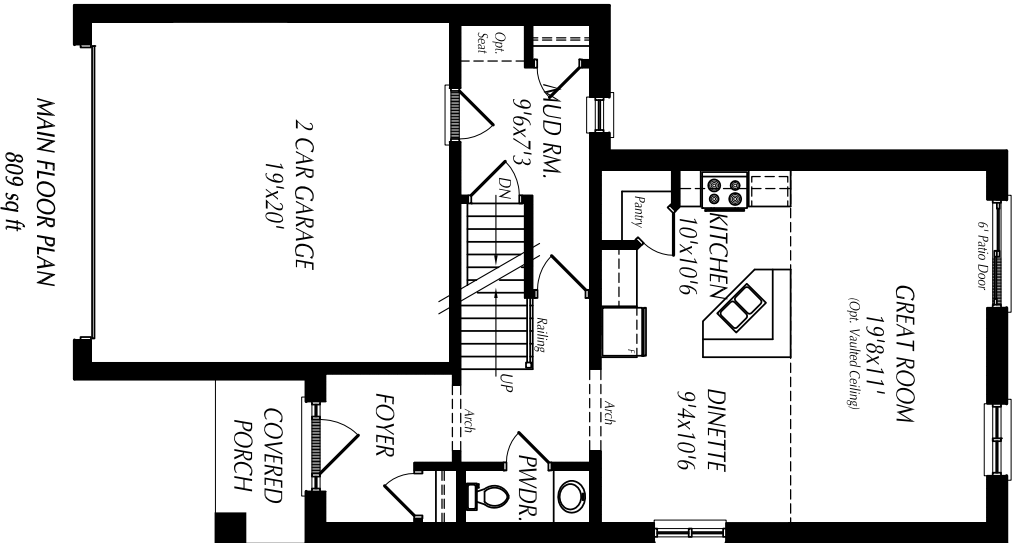

FRONT ELEVATION

PH: (519) 666-2938
FAX: (519) 666-2641

The

MATTHEW
1650 SQ FT

PH: (519) 666-2938
FAX: (519) 666-2641

The

MATTHEW

1650 SQ FT