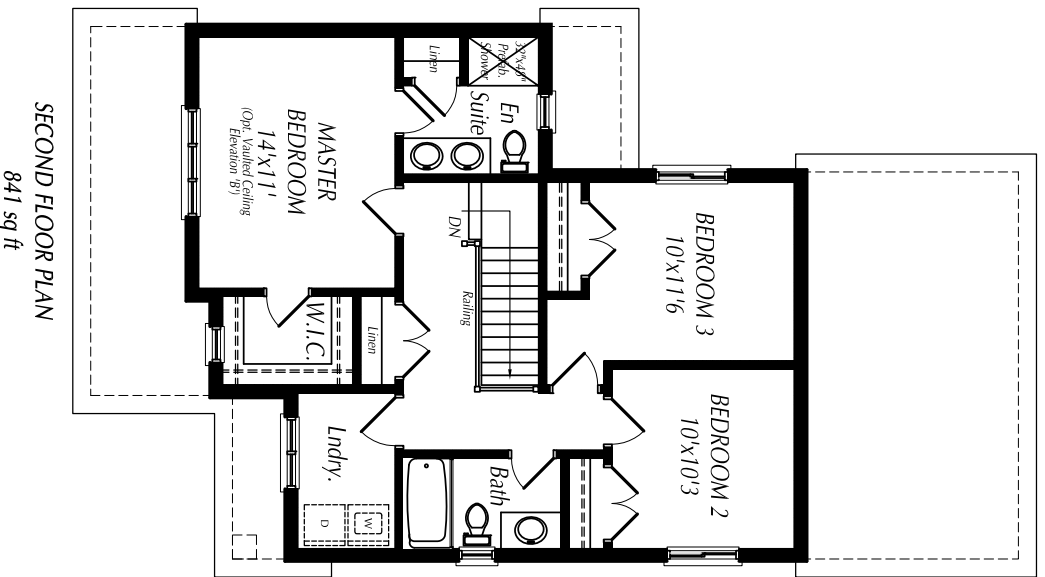

FRONT ELEVATION

PH: (519) 666-2938
FAX: (519) 666-2641

The

MATTHEW
1650 SQ FT

PH: (519) 666-2938
FAX: (519) 666-2641

The

MATTHEW

1650 SQ FT